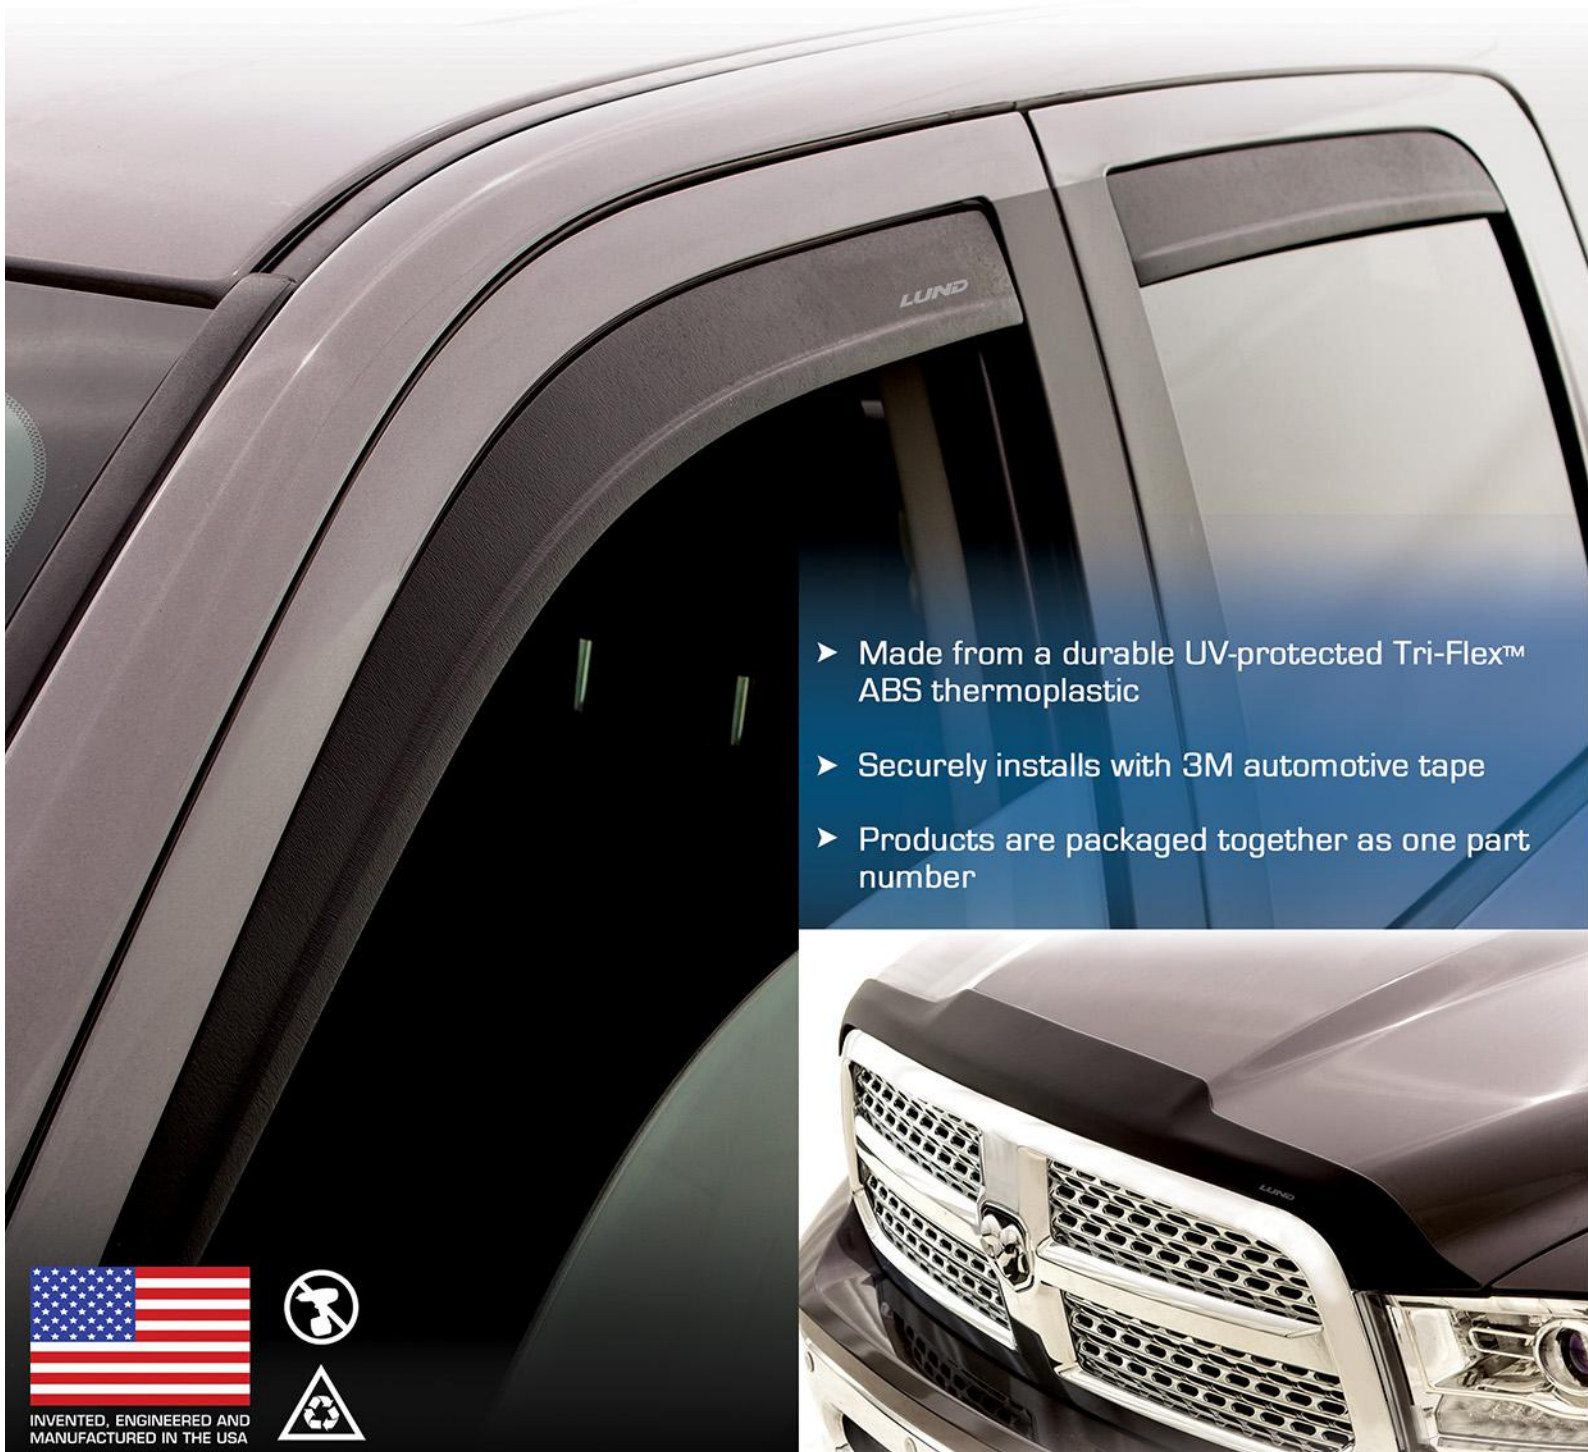

# LUND

Premium Style. Lasting Performance.

Combo Pack

## Textured Finish

LOW-PROFILE VENTVISOR / AEROSKIN

These Ventvisors™ and Aeroskins™ have a textured black finish that match Lund fender flares and coordinate with textured nerf bars and bumpers, while providing cabin comfort and hood protection. Both products are packaged together for an easy way to create a great, rugged look for your vehicle.

- ▶ Made from a durable UV-protected Tri-Flex™ ABS thermoplastic
- ▶ Securely installs with 3M automotive tape
- ▶ Products are packaged together as one part number

INVENTED, ENGINEERED AND  
MANUFACTURED IN THE USA